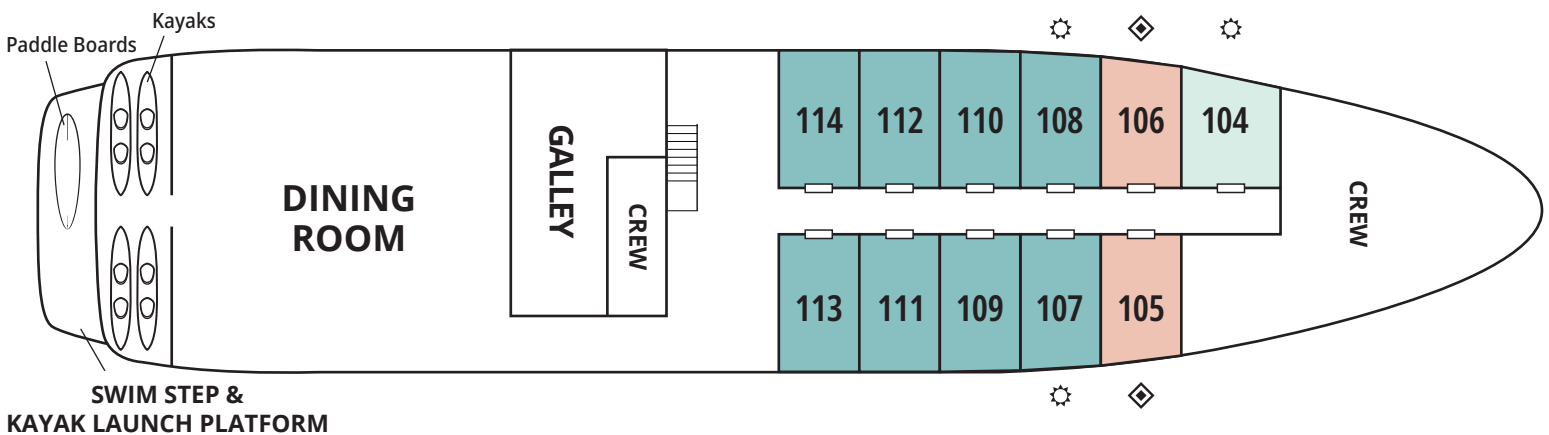

WILDERNESS EXPLORER

Bridge Deck

Lounge Deck

Main Deck

- Admiral (ADM)**
- Navigator (NAV)**
- Pathfinder (PAT)**
- Compass (CMP)**
- Trailblazer (TRB)**

- Fixed Queen
- Fixed Twin Bed(s)