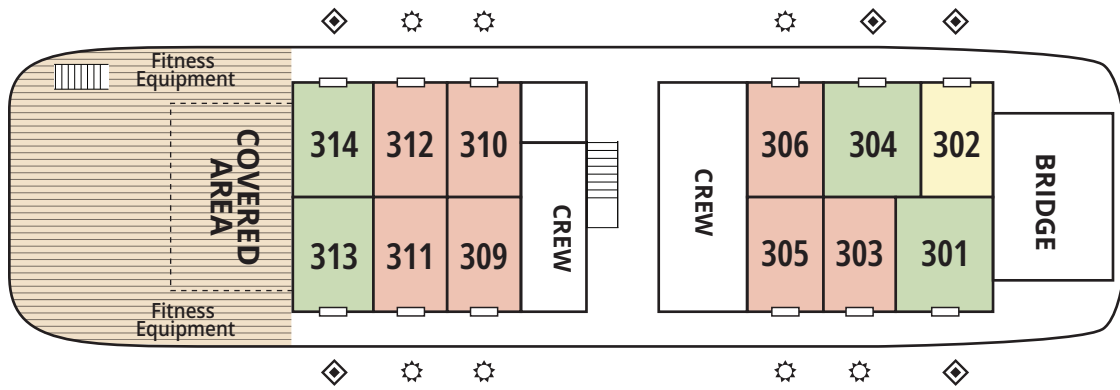

WILDERNESS EXPLORER

Bridge Deck

Lounge Deck

Main Deck

- Admiral (ADM)**
- Navigator (NAV)**
- Pathfinder (PAT)**
- Compass (CMP)**
- Trailblazer (TRB)**

- Fixed Queen
- Fixed Twin Bed(s)