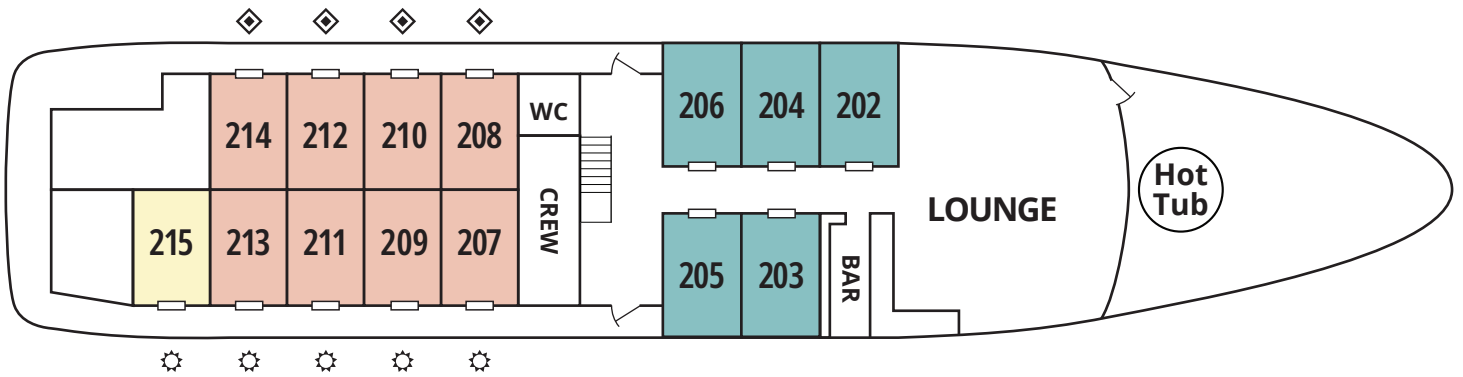

WILDERNESS EXPLORER

Bridge Deck

Lounge Deck

Main Deck

- Admiral (ADM)**
- Navigator (NAV)**
- Pathfinder (PAT)**
- Compass (CMP)**
- Trailblazer (TRB)**

- Fixed Queen
- Fixed Twin Bed(s)