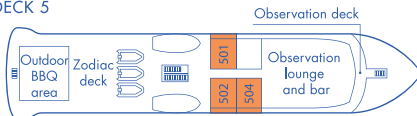

Magellan Explorer

Deck Plan for Air-Cruises

2026-27 Season

DECK 5

DECK 4

DECK 3

DECK 2

CABINS

Deluxe Suite

Penthouse Suite

Deluxe Veranda Cabin

Veranda Cabin

Porthole Cabin

Single Veranda Cabin

Triple Suite

* Only available with queen-size bed