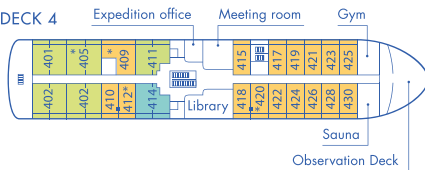

Magellan Explorer

Deck Plan for Air-Cruises

2026-27 Season

DECK 5

DECK 4

DECK 3

DECK 2

CABINS

Deluxe Suite

Penthouse Suite

Deluxe Veranda Cabin

Veranda Cabin

Porthole Cabin

Single Veranda Cabin

Triple Suite

* Only available with queen-size bed