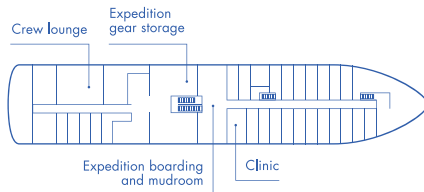

Magellan Explorer

Deck Plan for Air-Cruises

2026-27 Season

DECK 5

DECK 4

DECK 3

DECK 2

CABINS

Deluxe Suite

Penthouse Suite

Deluxe Veranda Cabin

Veranda Cabin

Porthole Cabin

Single Veranda Cabin

Triple Suite

* Only available with queen-size bed