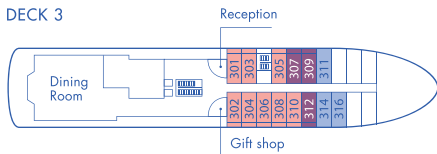

Magellan Explorer

Deck Plan for Air-Cruises

2026-27 Season

DECK 5

DECK 4

DECK 3

DECK 2

CABINS

Deluxe Suite

Penthouse Suite

Deluxe Veranda Cabin

Veranda Cabin

Porthole Cabin

Single Veranda Cabin

Triple Suite

* Only available with queen-size bed