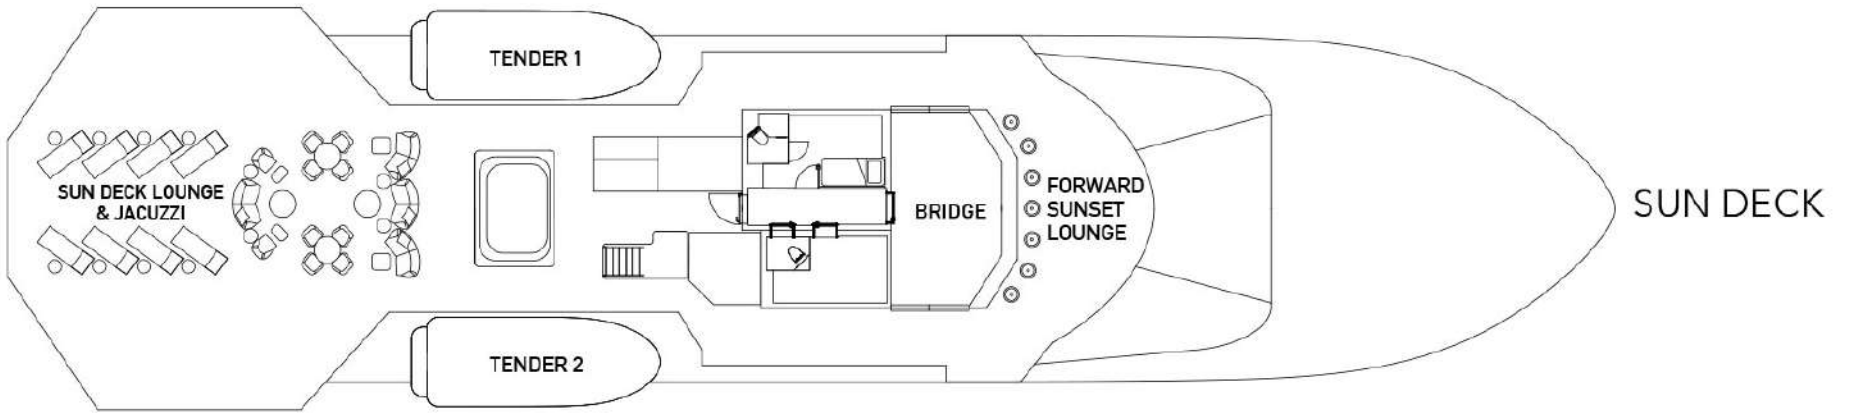

5

4

3

 Pearl Suite
27sqm inc. balcony

 Horizon Suite
20sqm inc. balcony

 Ocean Stateroom
17.5-18sqm

 Ocean Twin Stateroom
16sqm