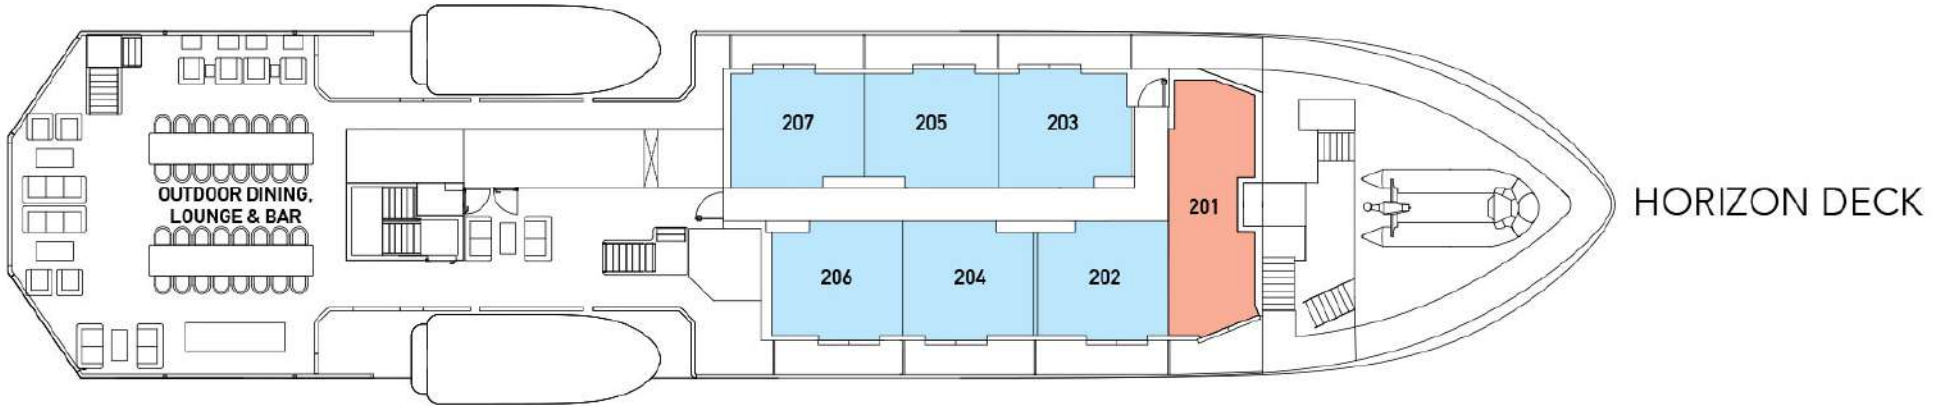

5

4

3

 Pearl Suite
27sqm inc. balcony

 Horizon Suite
20sqm inc. balcony

 Ocean Stateroom
17.5-18sqm

 Ocean Twin Stateroom
16sqm