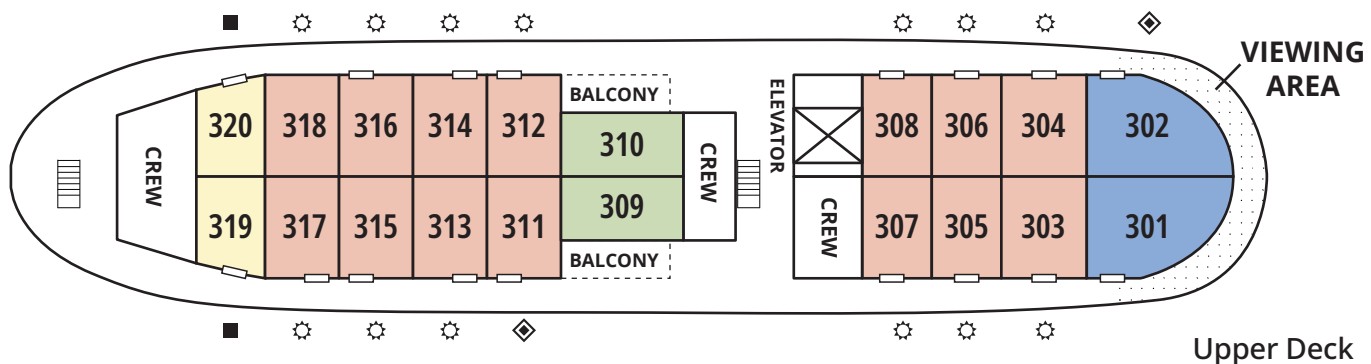

WILDERNESS LEGACY

- | | |
|--|--|
| Commodore Suite (COM) | Quad Accommodation |
| Jr Commodore (JCO) | Double or Triple Accommodation |
| Explorer (XPL) / Admiral (ADM) | Fixed King |
| Pathfinder (PAT) | Fixed Queen |
| Trailblazer (TRB) | Fixed Double |
| Navigator (NAV) | Fixed Twin Beds |