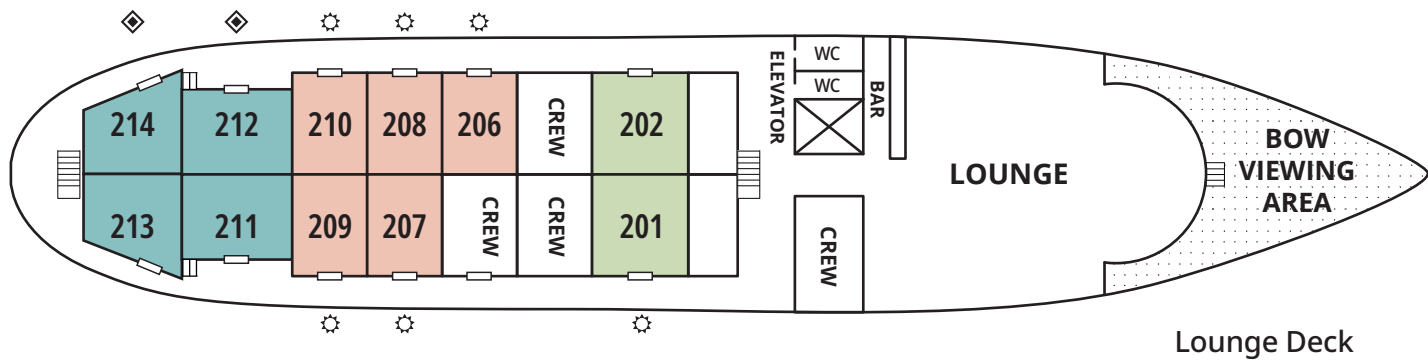

WILDERNESS LEGACY

- | | |
|--|--|
| Commodore Suite (COM) | Quad Accommodation |
| Jr Commodore (JCO) | Double or Triple Accommodation |
| Explorer (XPL) / Admiral (ADM) | Fixed King |
| Pathfinder (PAT) | Fixed Queen |
| Trailblazer (TRB) | Fixed Double |
| Navigator (NAV) | Fixed Twin Beds |