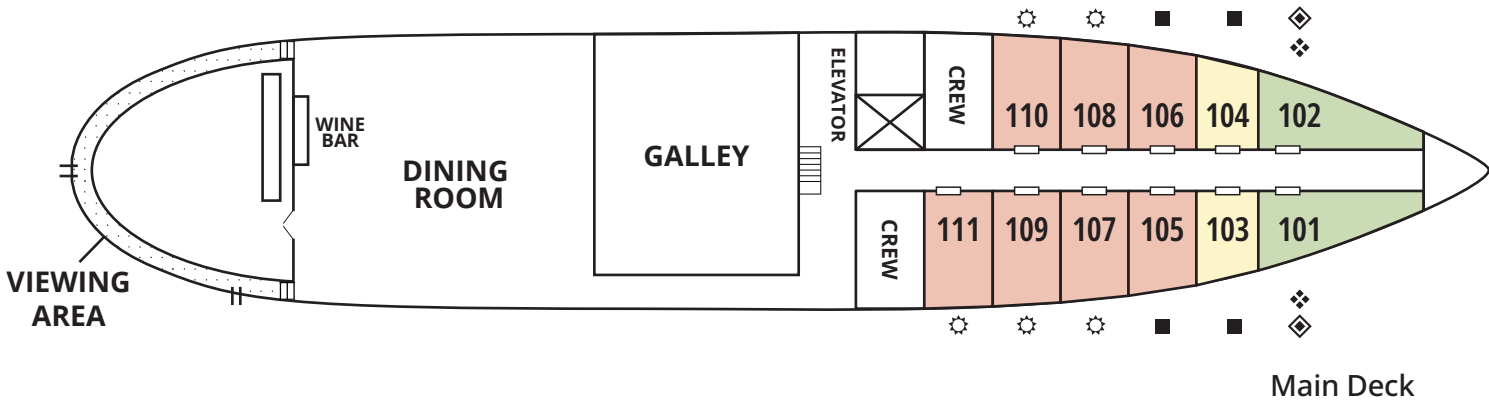

WILDERNESS LEGACY

- | | |
|--|--|
| Commodore Suite (COM) | Quad Accommodation |
| Jr Commodore (JCO) | Double or Triple Accommodation |
| Explorer (XPL) / Admiral (ADM) | Fixed King |
| Pathfinder (PAT) | Fixed Queen |
| Trailblazer (TRB) | Fixed Double |
| Navigator (NAV) | Fixed Twin Beds |