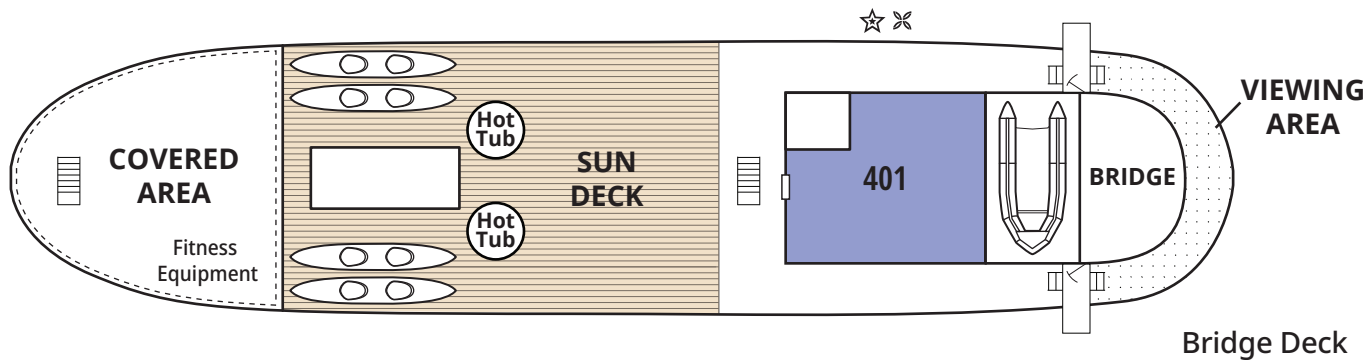

WILDERNESS LEGACY

- | | |
|--|--|
| Commodore Suite (COM) | Quad Accommodation |
| Jr Commodore (JCO) | Double or Triple Accommodation |
| Explorer (XPL) / Admiral (ADM) | Fixed King |
| Pathfinder (PAT) | Fixed Queen |
| Trailblazer (TRB) | Fixed Double |
| Navigator (NAV) | Fixed Twin Beds |