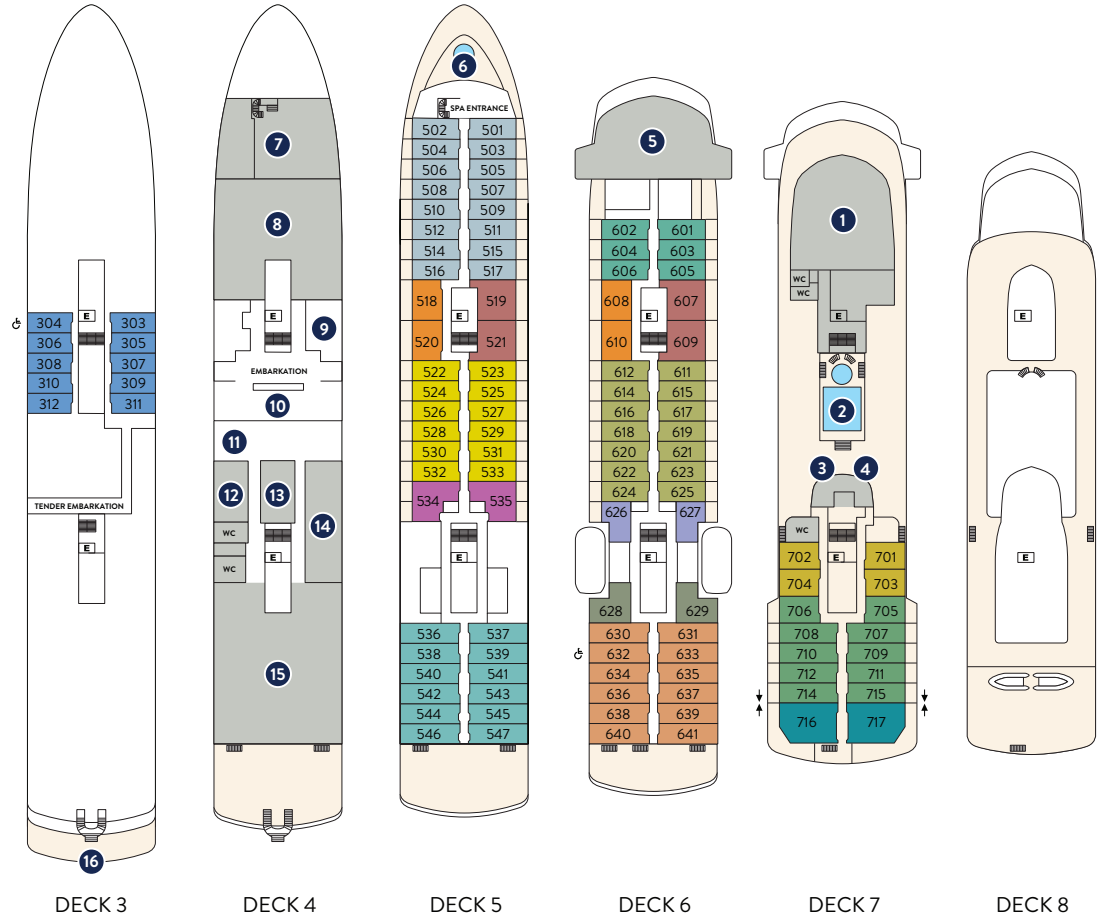

STAR SEEKER & STAR EXPLORER – DECK PLAN

DIAGRAM KEY

- Horizon Owner's Suite (OW)
- Star Suite (CS2)
- Classic Suite (CS)
- Deluxe Suite (DS)
- Vista Veranda Suite (VVB)
- Triple Premier Veranda Suite (VS3)
- Premier Veranda Suite (VS2)
- Premier Veranda Suite (VS1)
- Premier Veranda Suite (VSS)
- Veranda Suite (VS)
- Triple Infinity Suite (IN3)
- Vista Infinity Suite (IN2)
- Infinity Suite (IN1)
- Infinity Suite (IN)
- Oceanview Suite (OV)

- † Adjoining Suites
- E Elevator
- ♿ Accessible Suites

ONBOARD SPACES:

- | | | |
|----------------------|-----------------------------------|-------------------------|
| 1 Yacht Club | 7 World Spa by Windstar | 13 Star Boutique |
| 2 Pool and Whirlpool | 8 Lounge | 14 Specialty Restaurant |
| 3 Star Grill | 9 Medical Facility | 15 Amphora Restaurant |
| 4 Star Bar | 10 Reception | 16 Watersports Platform |
| 5 Bridge | 11 Destination Desk | E Elevator |
| 6 Whirlpool | 12 Fitness Center & Motion Studio | WC Public Restroom |

STAR SEEKER & STAR EXPLORER – CABIN ILLUSTRATIONS

HORIZON OWNER'S SUITE
(OW)

DELUXE SUITE
(DS)

VISTA VERANDA SUITE
(VVB)

STAR SUITE
(CS2)

TRIPLE INFINITY SUITE
(IN3)

PREMIER VERANDA SUITE
(VS1, VS2, VSS)

CLASSIC SUITE
(CS)

TRIPLE PREMIER
VERANDA SUITE
(VS3)

VERANDA SUITE
(VS)

INFINITY SUITE
(IN, IN1)

VISTA INFINITY SUITE
(IN2)

OCEANVIEW SUITE
(OV)