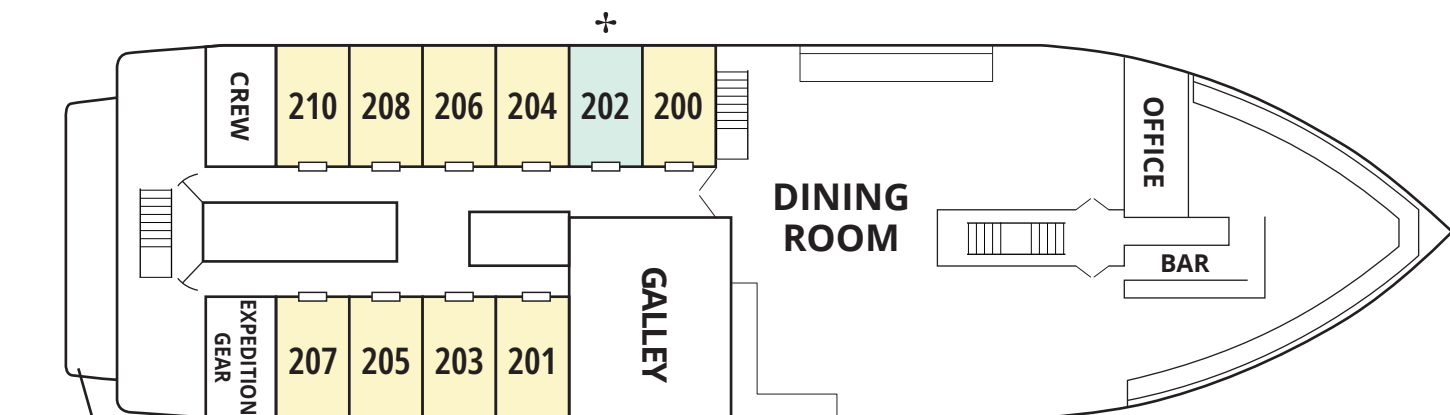

# WILDERNESS ADVENTURER

Inflatable Skiffs Paddle Boards Kayaks

Bridge Deck

Cabin Deck

KAYAK LAUNCH PLATFORM

Main Deck

- Pathfinder (PAT)
- Trailblazer (TRB)
- Navigator (NAV)
- Compass (CMP)
- Fixed Double
- Single Room