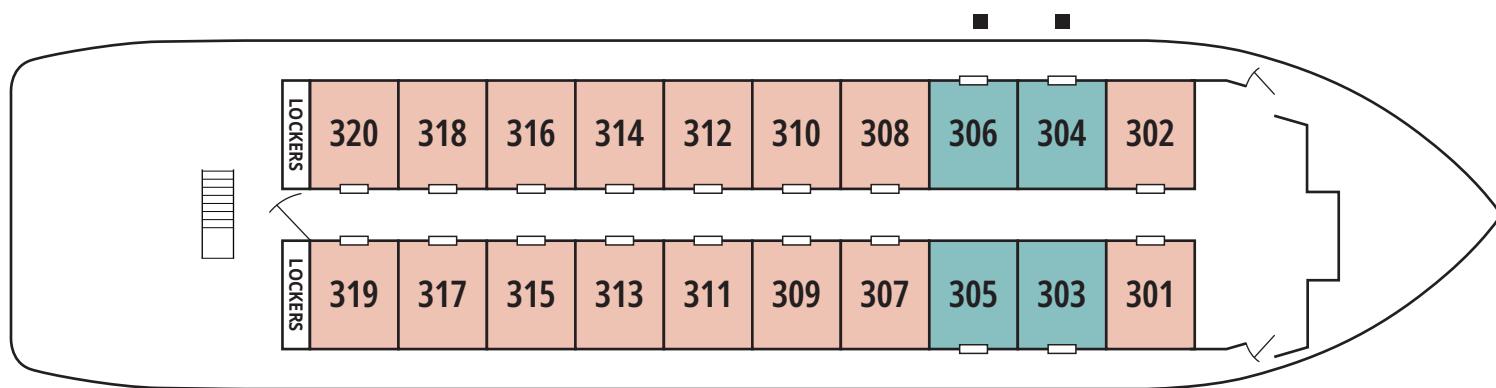

# WILDERNESS ADVENTURER

Inflatable Skiffs Paddle Boards Kayaks

Bridge Deck

Cabin Deck

KAYAK LAUNCH PLATFORM

Main Deck

- Pathfinder (PAT)
- Trailblazer (TRB)
- Navigator (NAV)
- Compass (CMP)
- Fixed Double
- Single Room