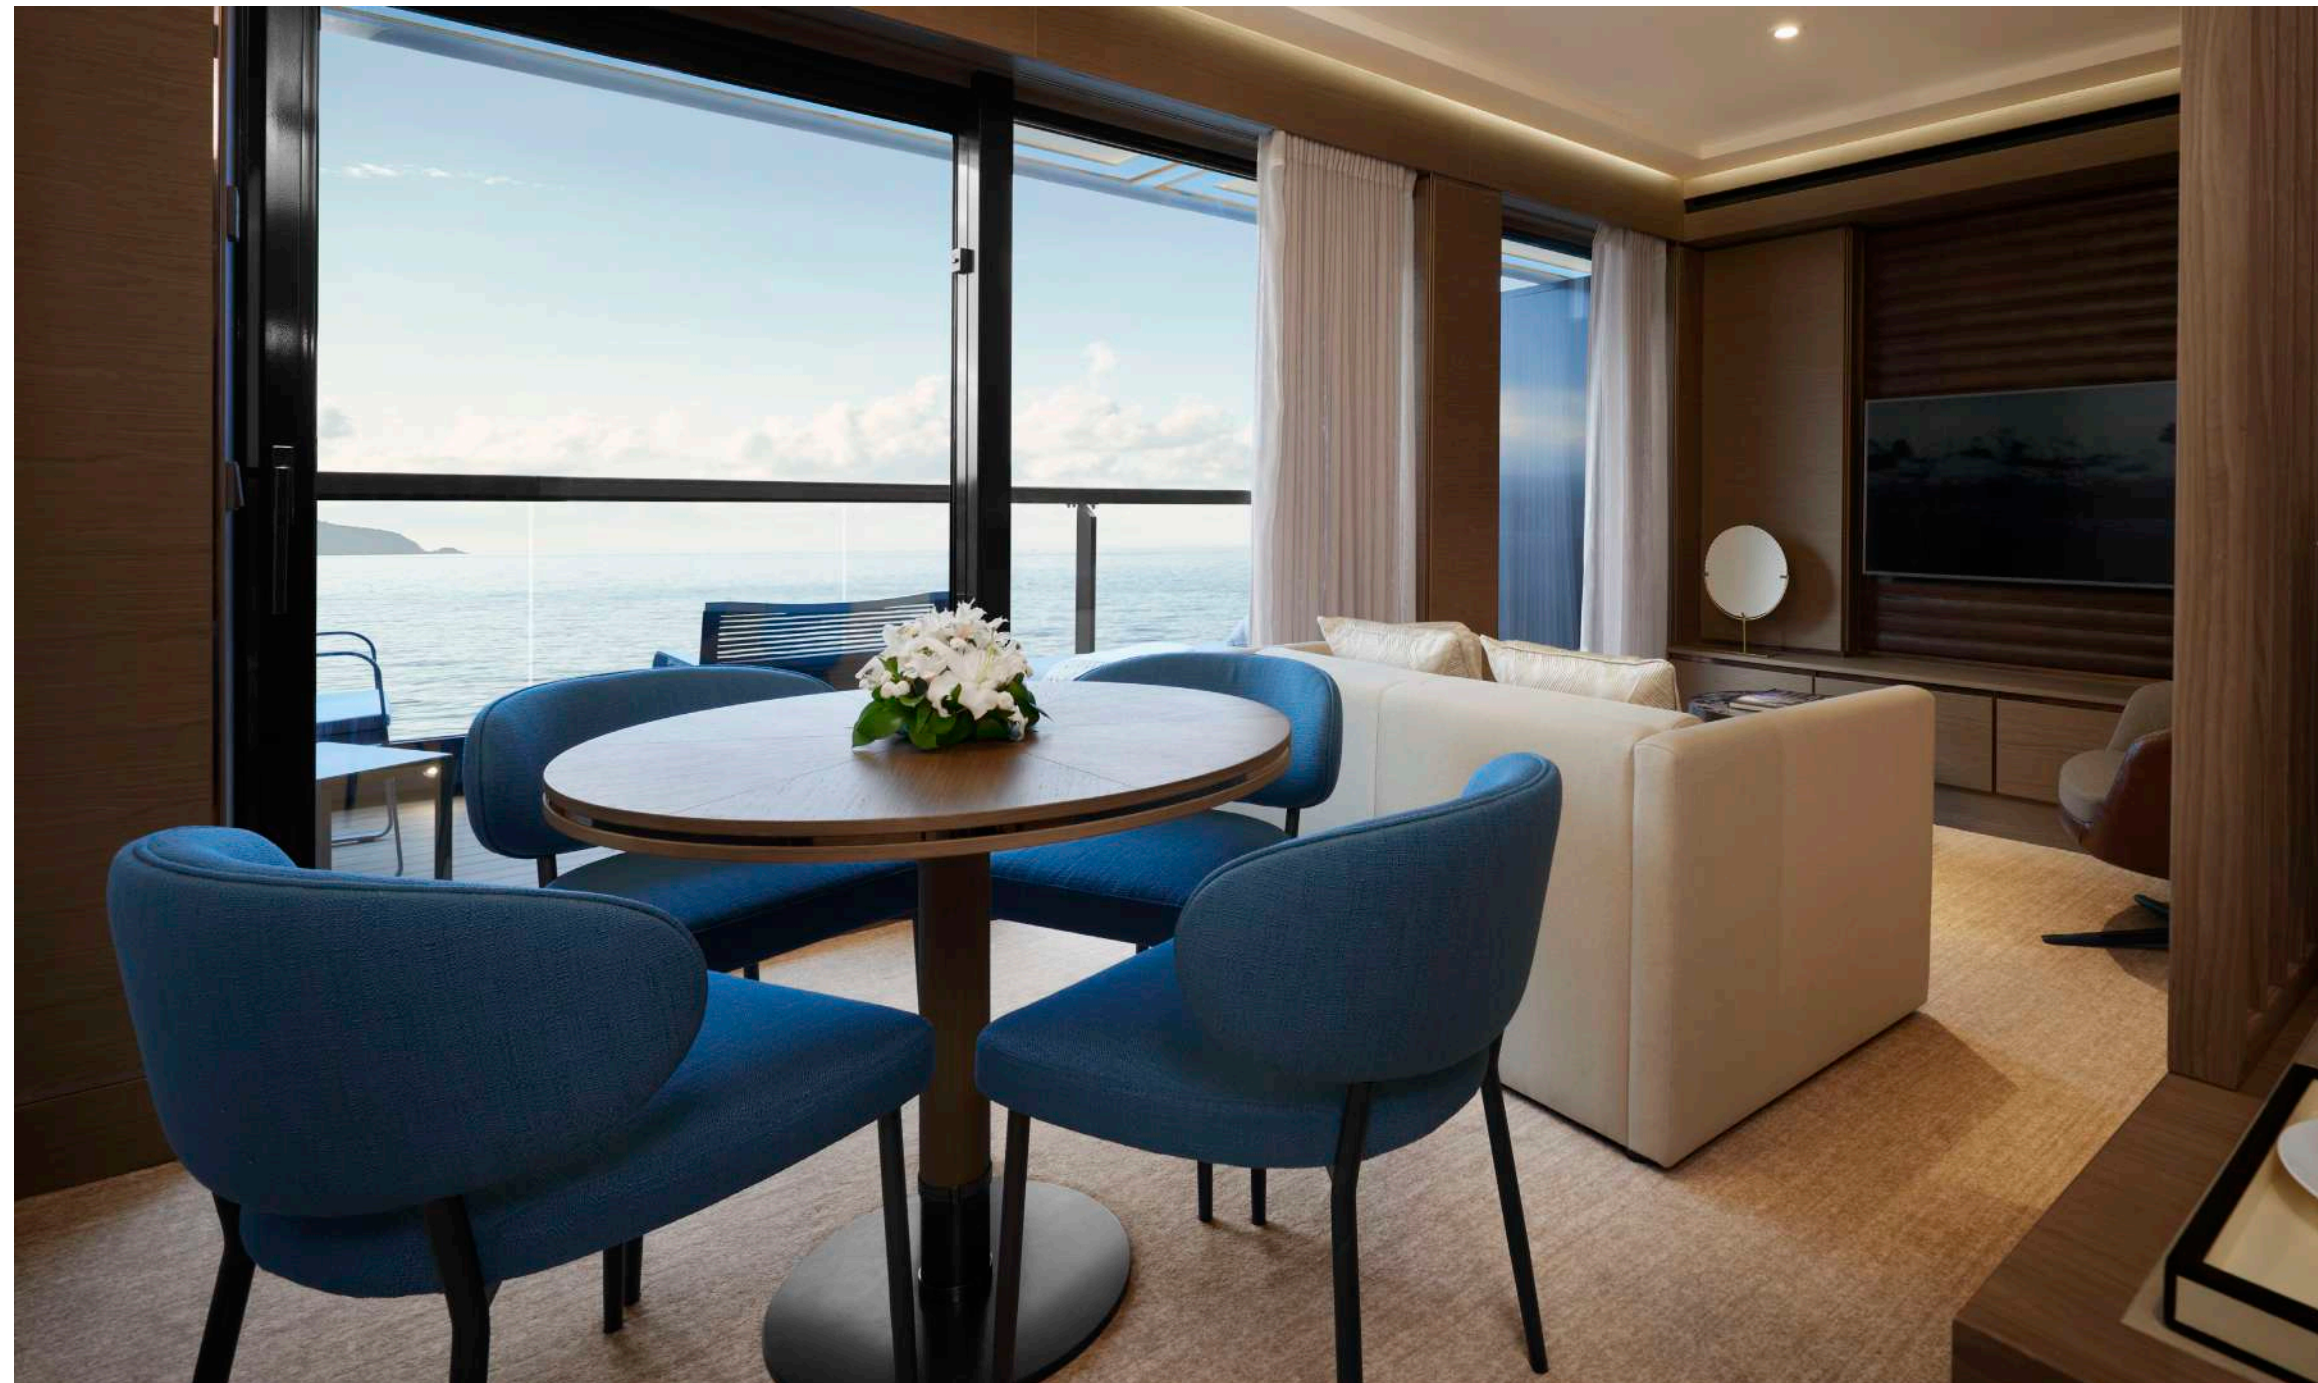

AMENITIES

- Modern living and dining area
- Double vanity bathroom with modern soaking tub and separate shower
- Convertible sleep sofa
- Digital flat screen televisions
- Double vanity mirror and hair dryer