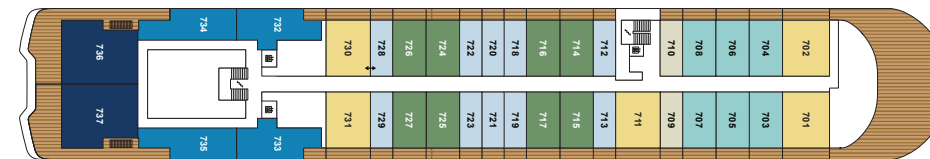

DECK 9

**DECK 9**  
THE GYM  
FITNESS STUDIO  
THE RITZ-CARLTON SPA®  
THE SPA TERRACE  
THE BARBER / THE SALON  
LAUNDRETTE  
THE MEDICAL CENTER

DECK 8

**DECK 8**  
MISTRAL  
RITZ KIDS®  
SUITES 801 – 824

DECK 7

**DECK 7**  
SUITES 701 – 737

DECK 6

**DECK 6**  
THE BAR  
S.E.A.  
TALAAT NAM  
SUITES 601 – 645

DECK 5

**DECK 5**  
THE POOL HOUSE  
THE POOL  
SUITES 501 – 545

DECK 4

**DECK 4**  
THE MEETING ROOMS  
THE LIVING ROOM  
THE BOUTIQUE  
THE EVRIMA ROOM  
DINING PRIVÉE  
WINE VAULT  
WINE TASTING AREA  
505 – 519 LOWER LEVEL

DECK 3

**DECK 3**  
THE MARINA TERRACE  
THE MARINA