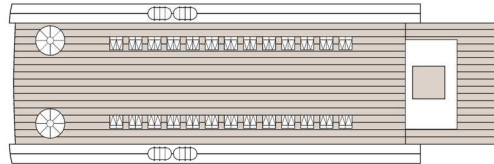

GALILEO

OUR SOPHISTICATED DREAMER

360°

SUN DECK

INFINITY

UPPER DECK

RIVIERA

MAIN DECK

OCEANS

LOWER DECK

CATEGORY A

CATEGORY B

CATEGORY C

DINING & BAR

LOUNGE