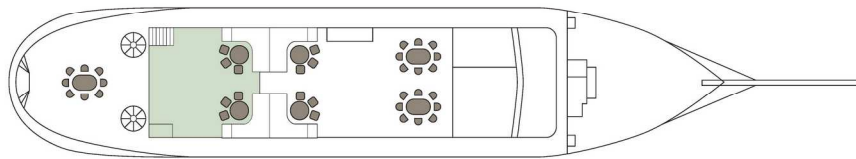

GALILEO

OUR SOPHISTICATED DREAMER

360°

SUN DECK

INFINITY

UPPER DECK

RIVIERA

MAIN DECK

OCEANS

LOWER DECK

CATEGORY A

CATEGORY B

CATEGORY C

DINING & BAR

LOUNGE