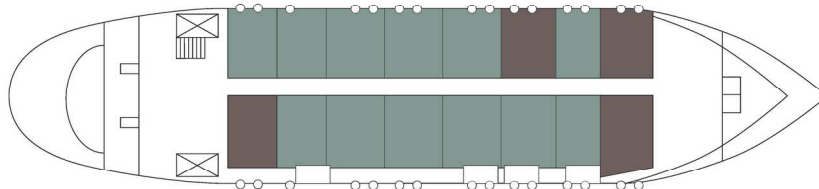

GALILEO

OUR SOPHISTICATED DREAMER

360°

SUN DECK

INFINITY

UPPER DECK

RIVIERA

MAIN DECK

OCEANS

LOWER DECK

CATEGORY A

CATEGORY B

CATEGORY C

DINING & BAR

LOUNGE