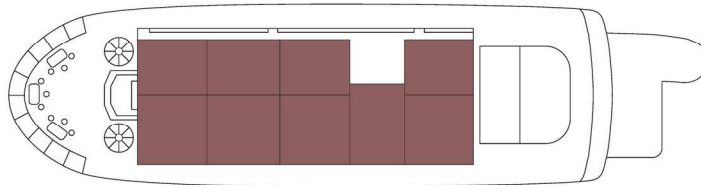

GALILEO

OUR SOPHISTICATED DREAMER

360°

SUN DECK

INFINITY

UPPER DECK

RIVIERA

MAIN DECK

OCEANS

LOWER DECK

CATEGORY A

CATEGORY B

CATEGORY C

DINING & BAR

LOUNGE