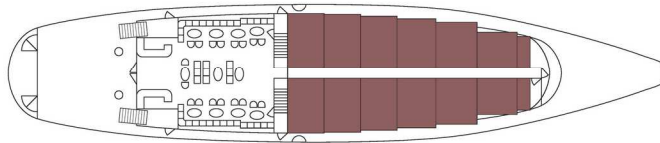

PANORAMA II

OUR SOFT WHISPERER

360°

SUN DECK

RIVIERA

MAIN DECK

OCEANS

LOWER DECK

CATEGORY
PREMIUM

CATEGORY A

CATEGORY B

CATEGORY C

DINING & BAR

LOUNGE