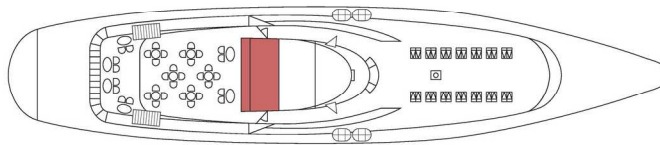

PANORAMA II

OUR SOFT WHISPERER

360°

SUN DECK

RIVIERA

MAIN DECK

OCEANS

LOWER DECK

CATEGORY
PREMIUM

CATEGORY A

CATEGORY B

CATEGORY C

DINING & BAR

LOUNGE