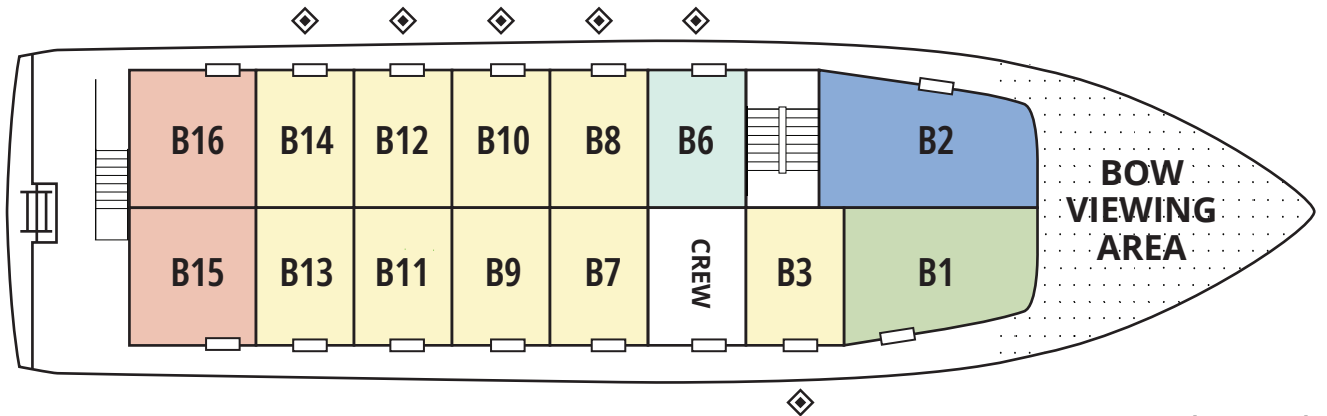

SAFARI EXPLORER

Bridge Deck

Cabin Deck

Main Deck

- Commodore Suite (COM)**
- Jr Commodore (JCO)**
- Admiral (ADM)**
- Trailblazer (TRB)**
- Navigator (NAV)**
- Compass (CMP)**
- Triple Accommodation**
- Fixed Queen**