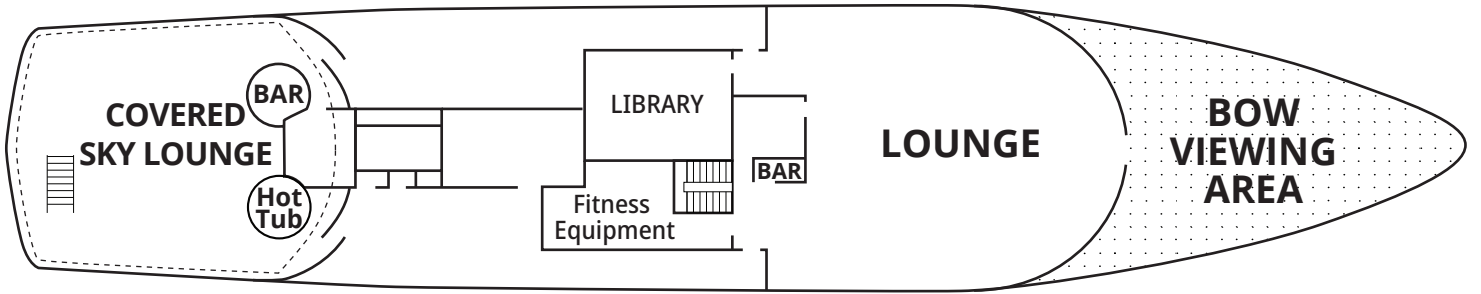

# LA PINTA

Sun Deck

Cabin Deck

Main Deck

- Admiral (ADM)**
- Captain (CPT)**

- Double or Triple Accommodation
- Fixed Queen