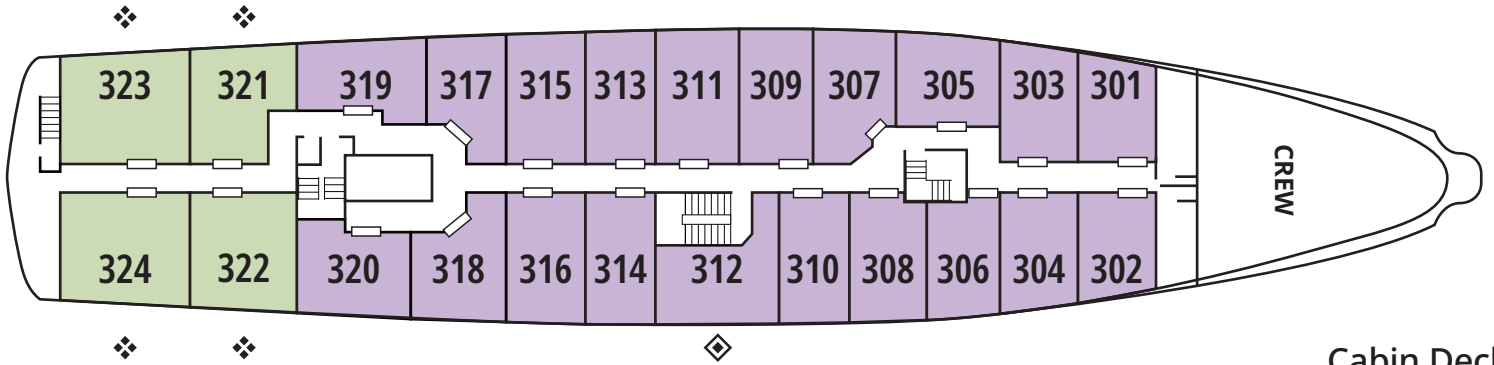

# LA PINTA

Sun Deck

Cabin Deck

Main Deck

- Admiral (ADM)**
- Captain (CPT)**

- Double or Triple Accommodation
- Fixed Queen