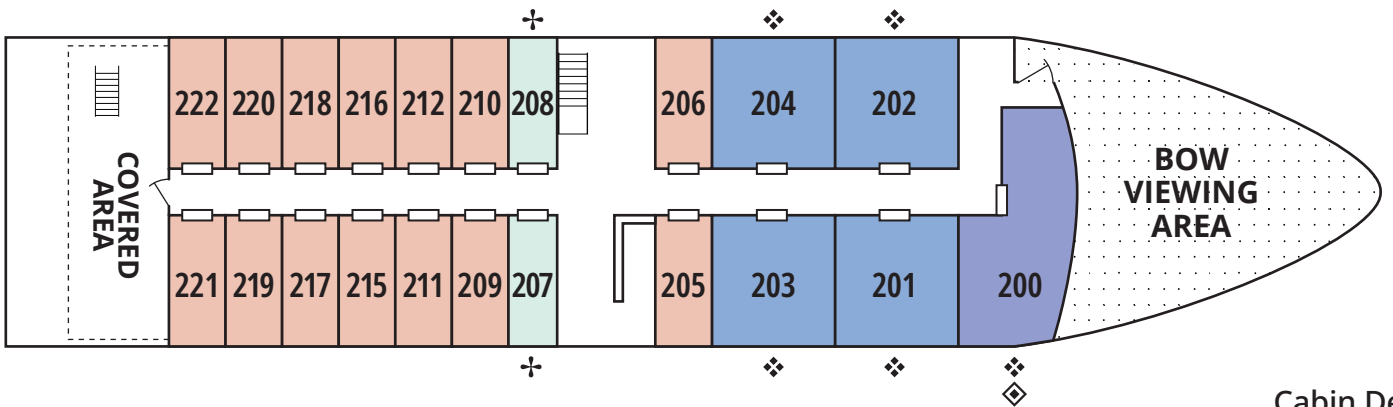

# SAFARI VOYAGER

Observation Deck

Bridge Deck

Cabin Deck

Main Deck

- |                       |                   |
|-----------------------|-------------------|
| Commodore Suite (COM) | Trailblazer (TRB) |
| Jr Commodore (JCO)    | Navigator (NAV)   |
| Admiral (ADM)         | Compass (CMP)     |
| Pathfinder (PAT)      |                   |

- Double or Triple Accommodation
- Single Room
- Fixed Queen
- Fixed Twin Beds