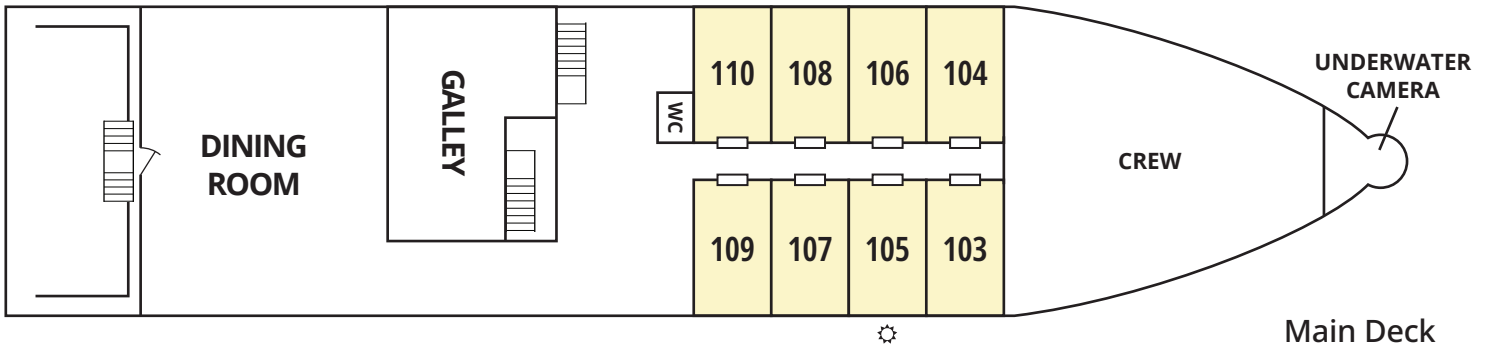

# SAFARI VOYAGER

Observation Deck

Bridge Deck

Cabin Deck

Main Deck

- |                       |                   |
|-----------------------|-------------------|
| Commodore Suite (COM) | Trailblazer (TRB) |
| Jr Commodore (JCO)    | Navigator (NAV)   |
| Admiral (ADM)         | Compass (CMP)     |
| Pathfinder (PAT)      |                   |

- Double or Triple Accommodation
- Single Room
- Fixed Queen
- Fixed Twin Beds