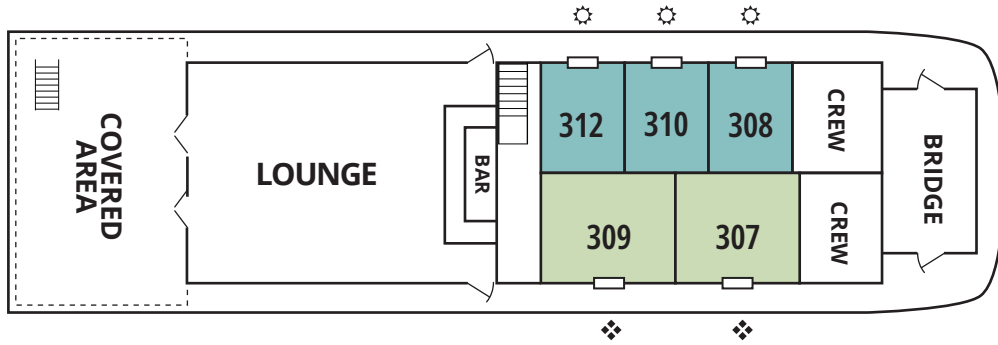

# SAFARI VOYAGER

Observation Deck

Bridge Deck

Cabin Deck

Main Deck

- |                       |                   |
|-----------------------|-------------------|
| Commodore Suite (COM) | Trailblazer (TRB) |
| Jr Commodore (JCO)    | Navigator (NAV)   |
| Admiral (ADM)         | Compass (CMP)     |
| Pathfinder (PAT)      |                   |

- Double or Triple Accommodation
- Single Room
- Fixed Queen
- Fixed Twin Beds