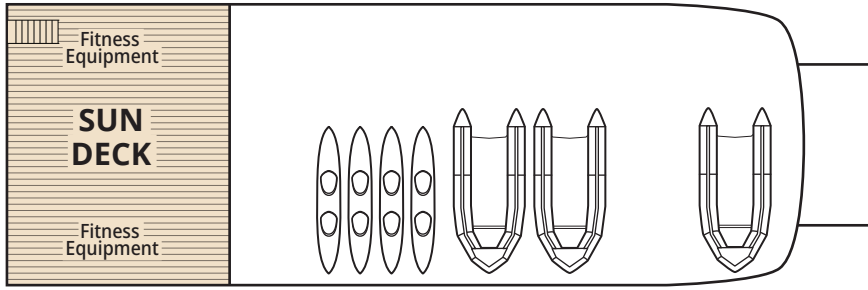

# SAFARI VOYAGER

Observation Deck

Bridge Deck

Cabin Deck

Main Deck

- |                       |                   |
|-----------------------|-------------------|
| Commodore Suite (COM) | Trailblazer (TRB) |
| Jr Commodore (JCO)    | Navigator (NAV)   |
| Admiral (ADM)         | Compass (CMP)     |
| Pathfinder (PAT)      |                   |

- Double or Triple Accommodation
- Single Room
- Fixed Queen
- Fixed Twin Beds